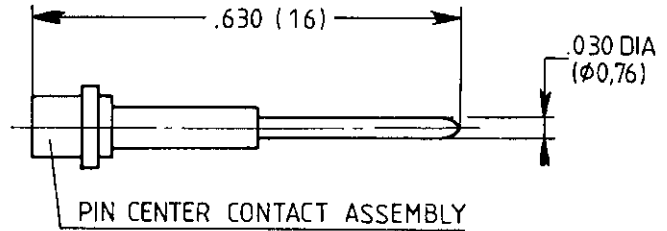

**RADIALL®**

MULTIPIN CONNECTOR

SALES DRAWING

618 162

Edition : \_\_\_\_\_

Page /

TITRE : CONCENTRIC TWINAX PIN CONTACT SIZE 8

SERIE : MPX

CABLES : EN3375 AND MIL.C. 17/176 00002

PIN BODY CONTACT WITH  
SOCKET INTERMEDIATE CONTACT SUBASSEMBLYINTERMEDIATE CONTACT  
CRIMP POT

PIN CENTER CONTACT ASSEMBLY

FERRULE FOR DOUBLE BRAID

FERRULE FOR SINGLE BRAID