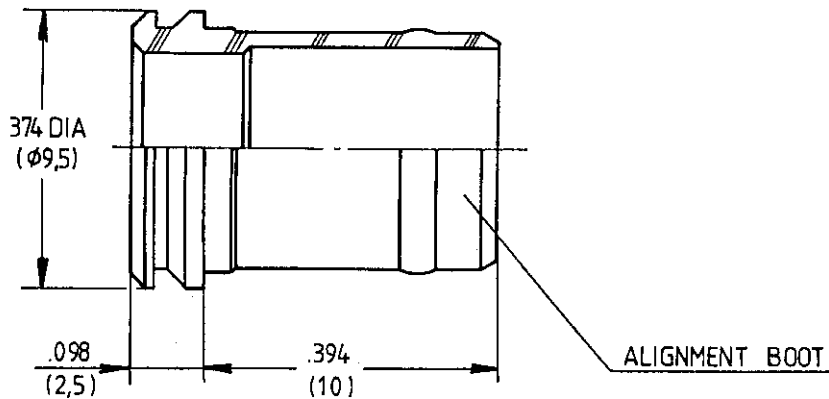

ALIGNMENT BOOT

SEE WIRING INSTRUCTIONS RP3364

IND

MODIFICATIONS

DATE

VISA

Création Date 13_2_91

Mise à jour Date _____

Ces renseignements vous sont donnés à titre indicatif. Dans le but constant d'améliorer nos produits, nous nous réservons le droit d'apporter toutes modifications jugées utiles.

101, Rue Ph. Hoffmann - Z.I. Ouest
93116 ROSNY/S/B015 Cedex (France)
Tel. : (1) 48 54 80 40
Fax : (1) 48 54 63 63
Telex: Radio A 220673 F