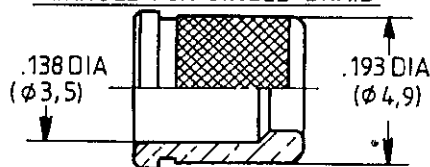

CABLES : EN3375 AND MIL.C. 17/176 00002

PIN BODY CONTACT WITH  
SOCKET INTERMEDIATE CONTACT SUBASSEMBLYINTERMEDIATE CONTACT  
CRIMP POT

PIN CENTER CONTACT ASSEMBLY

FERRULE FOR DOUBLE BRAID

FERRULE FOR SINGLE BRAID