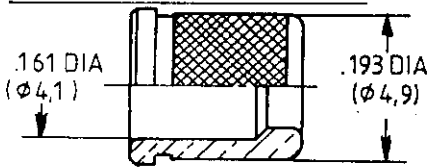

CABLES : EN3375 AND MIL.C. 17/176 00002

PIN BODY CONTACT WITH  
SOCKET INTERMEDIATE CONTACT SUBASSEMBLYINTERMEDIATE CONTACT  
CRIMP POT

PIN CENTER CONTACT ASSEMBLY

FERRULE FOR DOUBLE BRAID

FERRULE FOR SINGLE BRAID