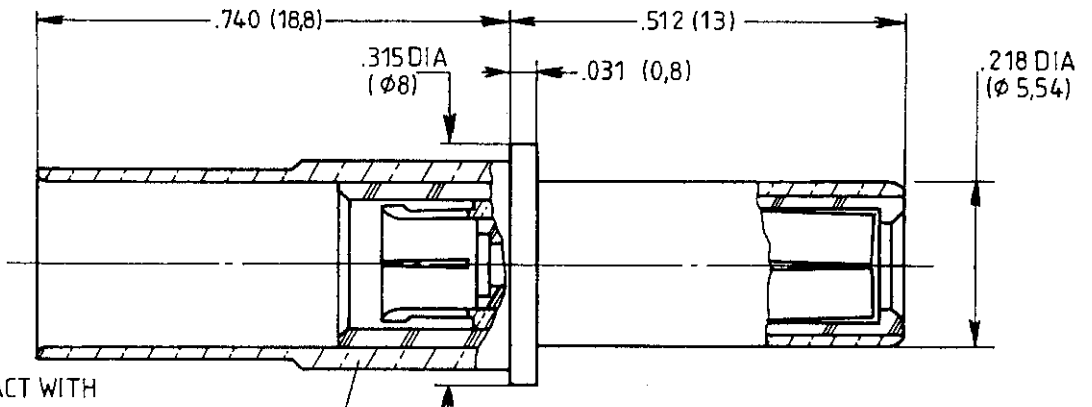

**RADIALL®**

MULTIPIN CONNECTOR

SALES DRAWING

618 162

Edition : \_\_\_\_\_

Page /

TITRE : CONCENTRIC TWINAX PIN CONTACT SIZE 8

SERIE : MPX

CABLES : EN3375 AND MIL.C. 17/176 00002

PIN BODY CONTACT WITH  
SOCKET INTERMEDIATE CONTACT SUBASSEMBLYINTERMEDIATE CONTACT  
CRIMP POT

PIN CENTER CONTACT ASSEMBLY

FERRULE FOR DOUBLE BRAID

FERRULE FOR SINGLE BRAID